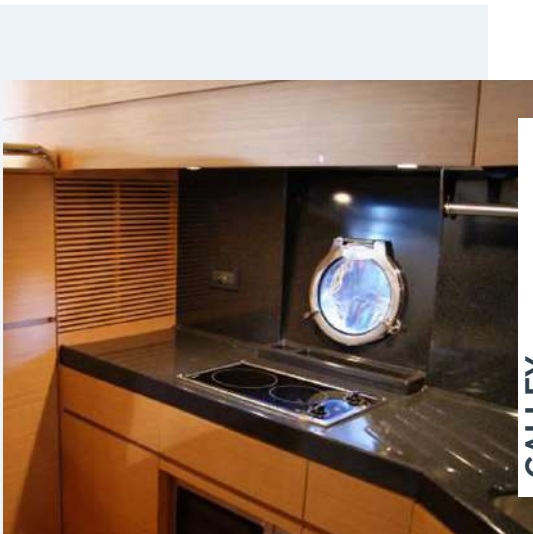

FLYBRIDGE

SALON & COCKPIT

GALLEY

MASTER STATEROOM

GUESTS' STATEROOM

SPECIFICATIONS / FEATURES

KEY FEATURES:

- Builder: Azimut Yachts (Italy)
- Model: Azimut 43 Flybridge
- Yacht's Name: ESCAPE
- Year of Built: 2006
- Year of total refit: 2019
- Max. Cruising Capacity: 12 pax
- Max. Sleeping Capacity: 4 pax
- Crew: 2 (captain & steward)
- Length overall (incl. pulpit): 43.0 ft. / 13.08 m.
- Beam at main section: 13.10 ft. / 3.96 m.
- Draft (incl. props at full load): 4.2 ft. / 1.25 m.
- Displacement (at full load): 13.60 t.
- Engines: Cummins QSB 5.9
- Cruising speed: 25 knots
- Maximum speed: 33 knots
- Fuel capacity: 1.100 L
- Water capacity: 500 L
- Generator & 220 V Electricity
- Power inverter
- Fully equipped navigation instruments, Radar, Auto-pilot
- Full A/C system 1 + 2 (main deck & 2 cabins)

ACCOMMODATION

- 1 Master Stateroom with double bed
- 1 Guests Stateroom with two single beds
- 2 Bathrooms / WC

GALLEY

- Microwave / conventional oven / grill / BBQ
- 4 Fridges (Galley, Flybridge & Rear Deck)
- 1 Freezer

ENTERTAINMENT EQUIPMENT

- 3 flat TV displays (42", 32" & 29")
- Available Satellite (salon and 2 cabins)
- Sound system Radio / CD / USB, subwoofer
- Flybridge sound system
- Wireless music control from your Smartphone or Apple device
- Free Wi-Fi