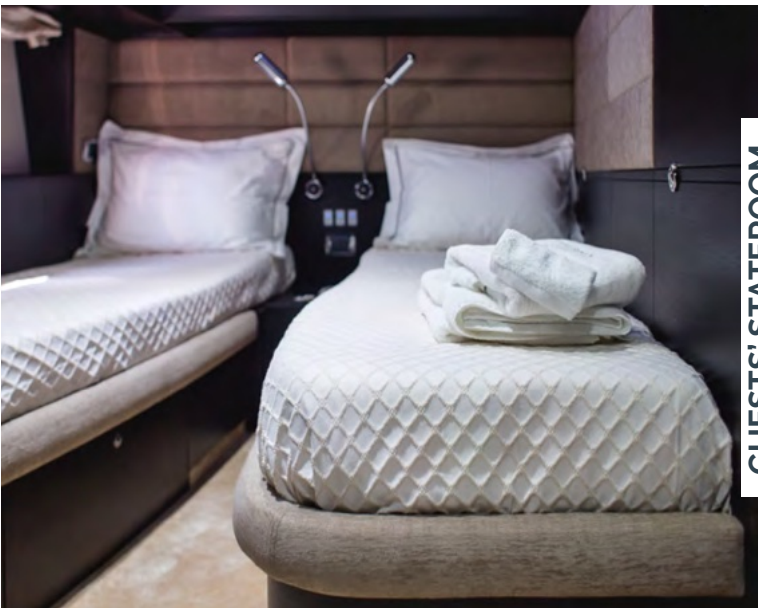

GUESTS' STATEROOM